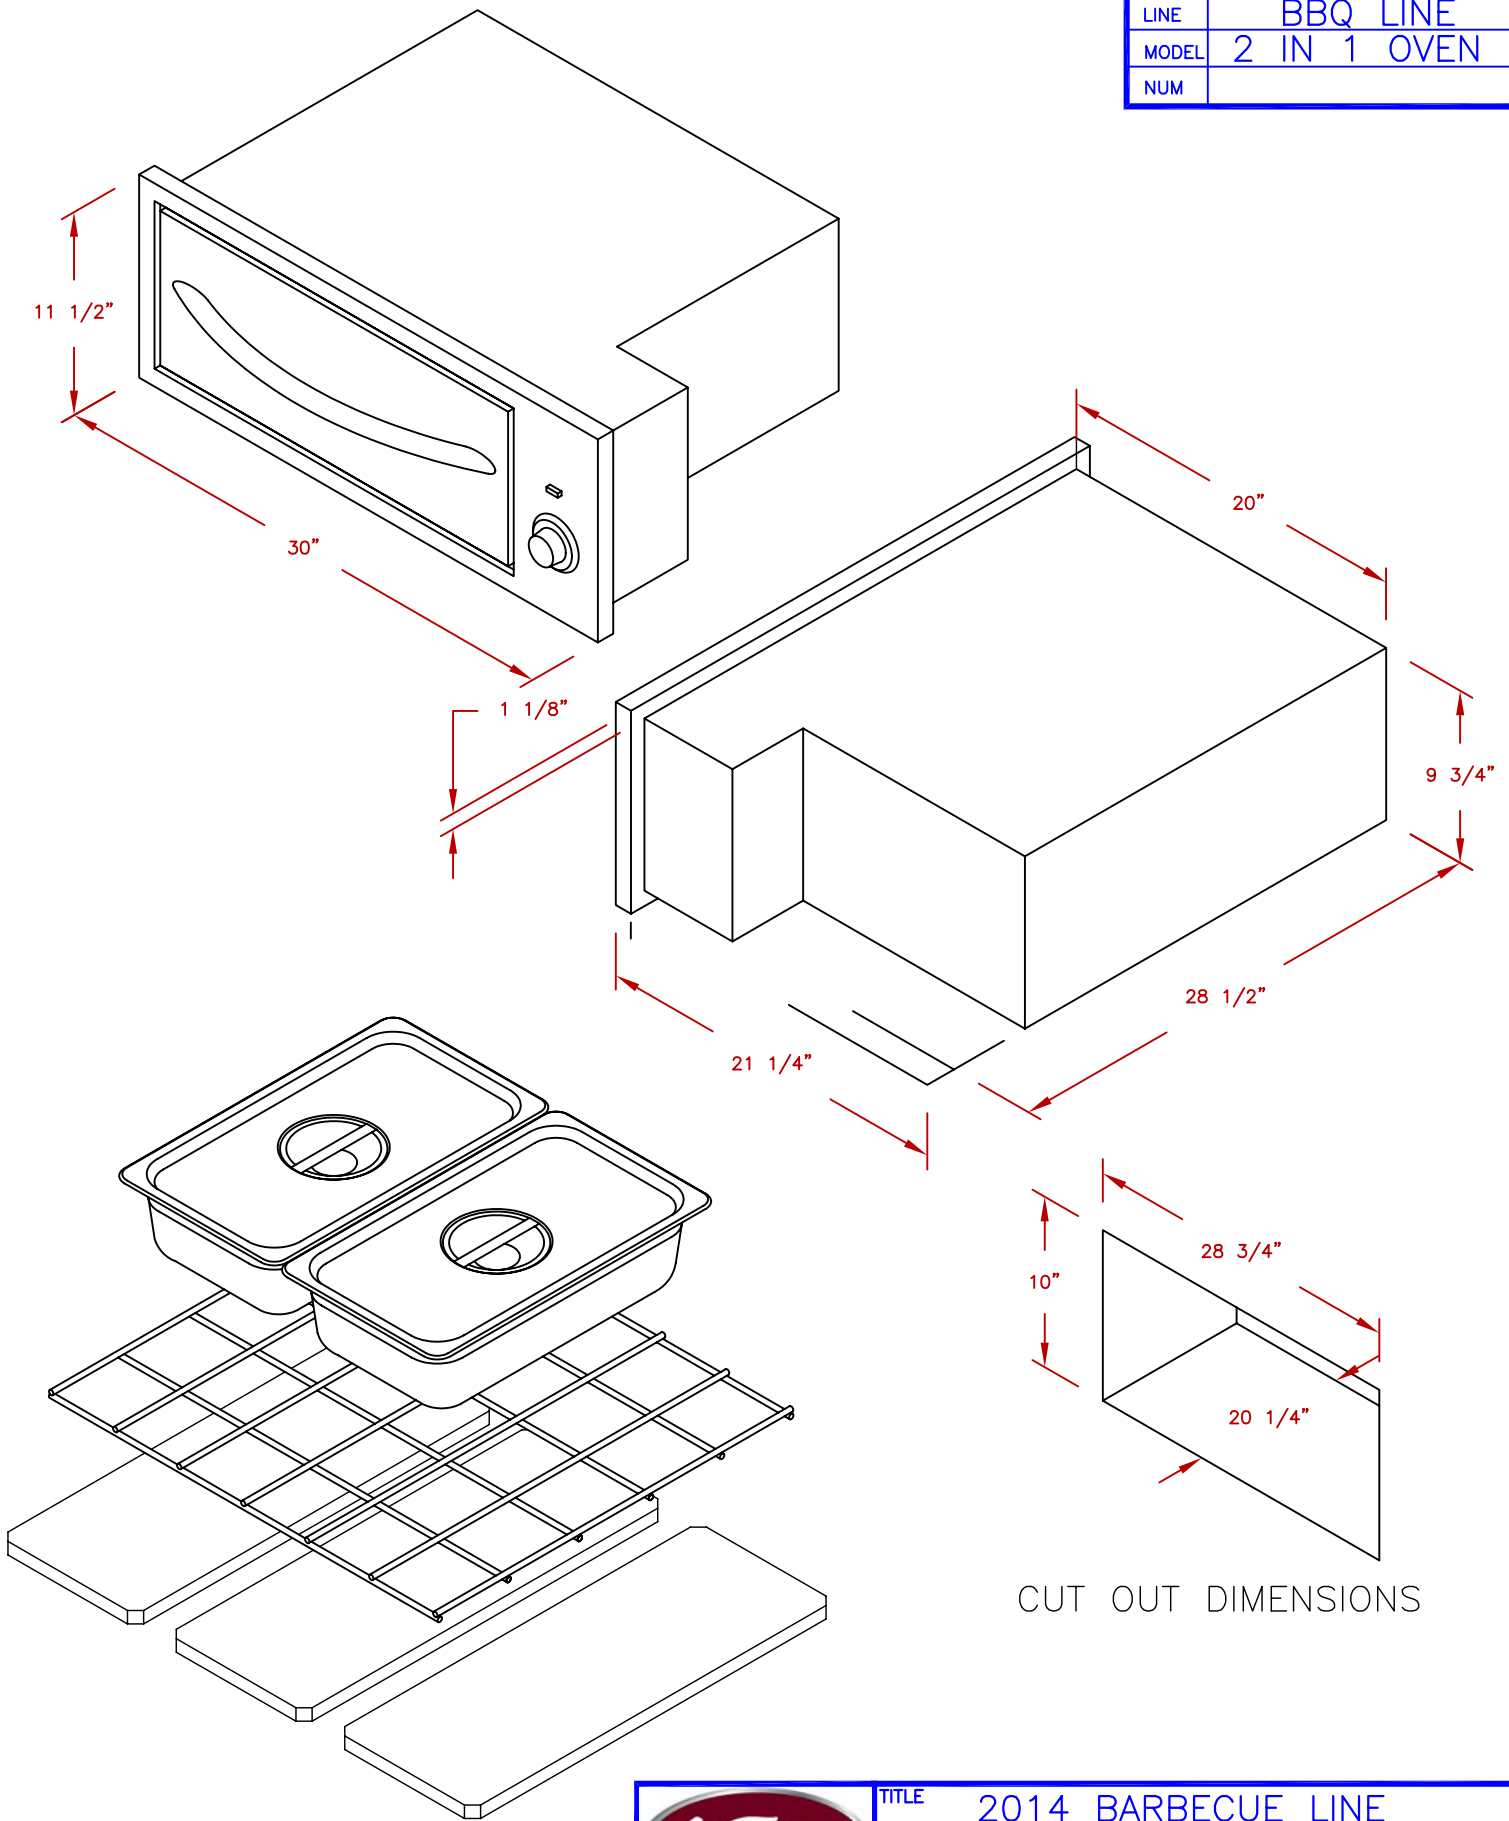

LINE	BBQ LINE
MODEL	2 IN 1 OVEN
NUM	

TITLE 2014 BARBECUE LINE Ovens  
2 IN 1 OVEN

SCALE:

DWG NO. BBQ10967E

DWG BY S. LINARES

REVISED

REV. DESCR.

DATE 01/01/14